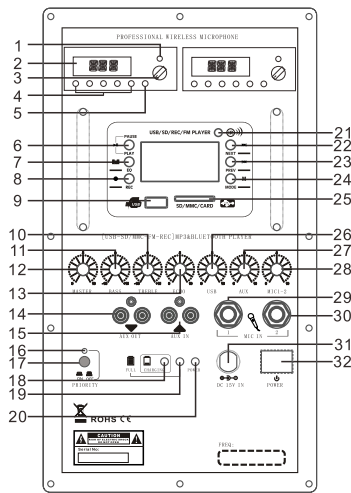

- | | |
|------------------------------------------------------|-----------------------------|
| 1.wireless microphone power indicator | 17.wire MIC priority |
| 2.wireless microphone display | 18.charger light |
| 3.wireless microphone power switch/volume controller | 19.full charger light |
| 4.wireless microphone audio indicator | 20.power |
| 5.wireless MIC frequency indicator light | 21.module remote interface |
| 6.play/stop | 22.next/vol+ |
| 7.preset balance switching key | 23.prev/vol- |
| 8.record | 24.mode switch |
| 9.USB interface | 25.SD card interface |
| 10. Treble vol control | 26.USB vol control |
| 11.bass vol control | 27.stereo vol control |
| 12.master volume control | 28. Wire mic vol control |
| 13.echo vol control | 29.wire microphone input 1 |
| 14.audio output jack | 30. Wire microphone input 2 |
| 15.audio input jack | 31.DC 15V input interface |
| 16.wire MIC priority light | 32.power |

SPECIFICATION

Power	RMS 150W (Peak Power 300w)
Frequency	UHF 32CH (PPL Synthesized)
Frequency Response	65Hz-18KHz
Input	Wired Mic*2, Audio Input*1
Output	Audio*1, Speaker*1
Speaker	10" Woofer(10") 4 Ohm*1, 1.5" Tweeter horn*1
Power Supply	DC15.5V/3A input, with 12V 14Ah rechargeable battery
Charging time	7-8hrs (4-8 hrs consecutive use)
Player	USB/SD/FM
Audio Input	RCA Input
Audio Output	RCA Output
Wireless Mic	Handheld, Lavalier(Optional), Headset(Optional)
Battery Power Indicator	LED Indicator
Dimensions	370*300*560(mm)
Weight	13Kg